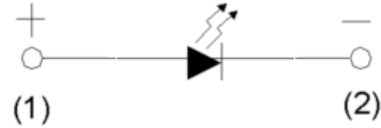

## THROUGH-HOLE LED

Top View

Side View

Bottom View

P/N	DICE MATERIALS	EMITTED COLOR	LENS COLOR	$\lambda$ D (nm)	$\Phi_v$ (lm) @700mA		VIEW ANGLE
					MIN.	TYP.	
AC-HP3UR	AlGaInP	Red	Water Clear	625	70	80	120
AC-HP3UY	AlGaInP	Yellow	Water Clear	592	90	110	120
AC- HP3PG	InGaN	Pure Green	Water Clear	525	110	120	120
AC- HP3BL	InGaN	Blue	Water Clear	465	35	45	120
AC- HP3PW	InGaN	White	Water Clear	6000k	190	210	120
AC- HP3WW	InGaN	White	Water Clear	3200k	190	210	120