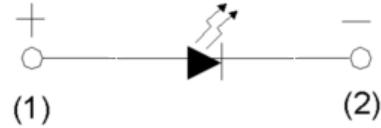

## THROUGH-HOLE LED

Top View

Side View

Bottom View

P/N	DICE MATERIALS	EMITTED COLOR	LENS COLOR	$\lambda$ D (nm)	$\Phi_v$ (lm) @350mA		VIEW ANGLE
					MIN.	TYP.	
AC-HP1UR	AlGaInP	Red	Water Clear	625	40	60	120
AC-HP1UY	AlGaInP	Yellow	Water Clear	592	40	60	120
AC- HP1PG	InGaN	Pure Green	Water Clear	525	60	80	120
AC- HP1BL	InGaN	Blue	Water Clear	465	20	30	120
AC- HP1PW	InGaN	White	Water Clear	6000k	90	130	120
AC- HP1WW	InGaN	White	Water Clear	3200k	80	125	120