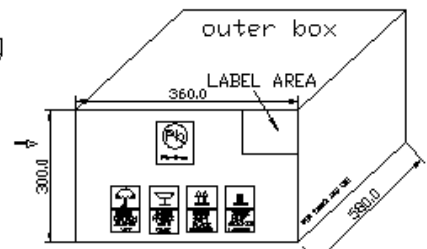

## THROUGH-HOLE LED

20Pcs / Line

ESD POLYBAG

25Kpcs/Box  
WEIGHT 1.0KG

25Kpcs/Car-ton  
WEIGHT 1.0KG