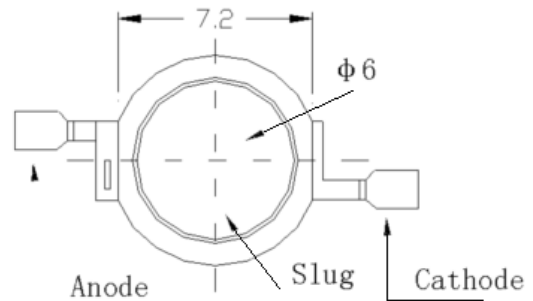

## THROUGH-HOLE LED

Top View

Side View

Bottom View

P/N	DICE MATERIALS	EMITTED COLOR	LENS COLOR	$\lambda$ D (nm)	$\Phi_v$ (lm) @350mA		VIEW ANGLE
					MIN.	TYP.	
AC-HP1UR	AlGaInP	Red	Water Clear	625	40	60	120
AC-HP1UY	AlGaInP	Yellow	Water Clear	592	40	60	120
AC- HP1PG	InGaN	Pure Green	Water Clear	525	60	80	120
AC- HP1BL	InGaN	Blue	Water Clear	465	20	30	120
AC- HP1PW	InGaN	White	Water Clear	6000k	90	130	120
AC- HP1WW	InGaN	White	Water Clear	3200k	80	125	120