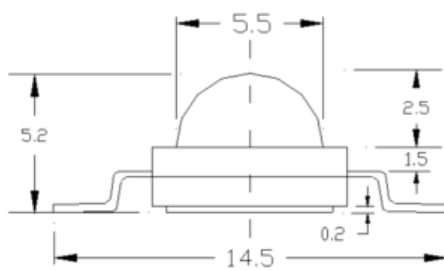

Notes:

1. All dimensions are in millimeters (inches).
2. Tolerance is  $\pm 0.25\text{mm}$ (0.01") unless otherwise noted.

## THROUGH-HOLE LED

Top View

Side View

Bottom View

P/N	DICE MATERIALS	EMITTED COLOR	LENS COLOR	$\lambda$ D (nm)	$\Phi_v$ (lm) @700mA		VIEW ANGLE
					MIN.	TYP.	
AC-HP3UR	AlGaInP	Red	Water Clear	625	70	80	120
AC-HP3UY	AlGaInP	Yellow	Water Clear	592	90	110	120
AC- HP3PG	InGaN	Pure Green	Water Clear	525	110	120	120
AC- HP3BL	InGaN	Blue	Water Clear	465	35	45	120
AC- HP3PW	InGaN	White	Water Clear	6000k	190	210	120
AC- HP3WW	InGaN	White	Water Clear	3200k	190	210	120