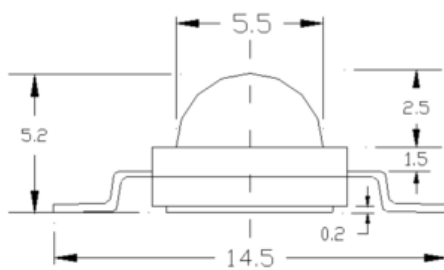

### Notes:

1. All dimensions are in millimeters (inches).
2. Tolerance is  $\pm 0.25\text{mm}(0.01\text{'})$  unless otherwise noted.

## THROUGH-HOLE LED

Top View

Side View

Bottom View

P/N	DICE MATERIALS	EMITTED COLOR	LENS COLOR	$\lambda$ D (nm)	$\Phi_v$ (lm) @350mA		VIEW ANGLE
					MIN.	TYP.	
AC-HP1UR	AlGaInP	Red	Water Clear	625	40	60	120
AC-HP1UY	AlGaInP	Yellow	Water Clear	592	40	60	120
AC- HP1PG	InGaN	Pure Green	Water Clear	525	60	80	120
AC- HP1BL	InGaN	Blue	Water Clear	465	20	30	120
AC- HP1PW	InGaN	White	Water Clear	6000k	90	130	120
AC- HP1WW	InGaN	White	Water Clear	3200k	80	125	120