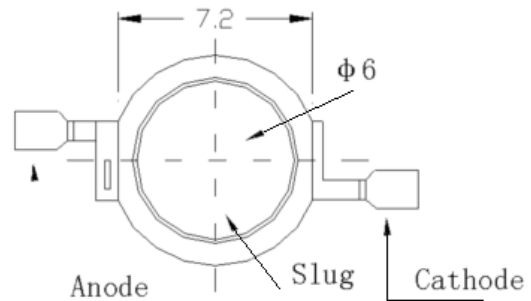

## THROUGH-HOLE LED

Top View

Side View

Bottom View

P/N	DICE MATERIALS	EMITTED COLOR	LENS COLOR	$\lambda$ D (nm)	$\Phi_v$ (lm) @350mA		VIEW ANGLE
					MIN.	TYP.	
AC-HP1UR	AlGaInP	Red	Water Clear	625	40	60	120
AC-HP1UY	AlGaInP	Yellow	Water Clear	592	40	60	120
AC- HP1PG	InGaN	Pure Green	Water Clear	525	60	80	120
AC- HP1BL	InGaN	Blue	Water Clear	465	20	30	120
AC- HP1PW	InGaN	White	Water Clear	6000k	90	130	120
AC- HP1WW	InGaN	White	Water Clear	3200k	80	125	120

## THROUGH-HOLE LED

Top View

Side View

Bottom View

P/N	DICE MATERIALS	EMITTED COLOR	LENS COLOR	$\lambda$ D (nm)	$\Phi_v$ (lm) @700mA		VIEW ANGLE
					MIN.	TYP.	
AC-HP3UR	AlGaInP	Red	Water Clear	625	70	80	120
AC-HP3UY	AlGaInP	Yellow	Water Clear	592	90	110	120
AC- HP3PG	InGaN	Pure Green	Water Clear	525	110	120	120
AC- HP3BL	InGaN	Blue	Water Clear	465	35	45	120
AC- HP3PW	InGaN	White	Water Clear	6000k	190	210	120
AC- HP3WW	InGaN	White	Water Clear	3200k	190	210	120