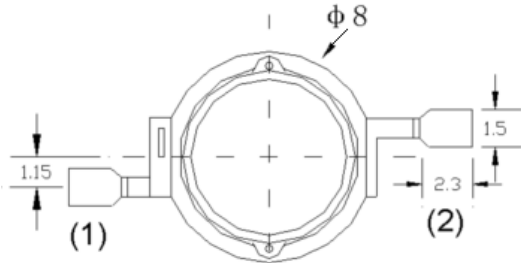

ABC COIL ELECTRONIC LIMITED

<https://www.abccoil.com>

email: sales@abccoil.com

THROUGH-HOLE LED

Top View